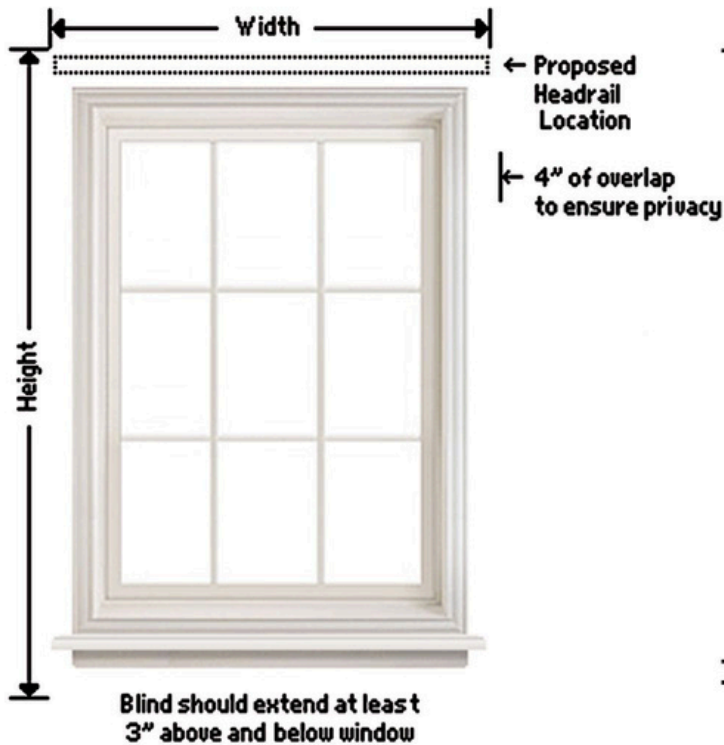

WOODEN BLINDS

(2" INCH)

MOTORIZED SYSTEM
ALSO AVAILABLE

PRINTED ROLLER
SHANGRILLA BLINDS

ROLLER BLINDS
WOODEN BLINDS

ZEBRA BLINDS
VERMAN BLINDS

HOW TO MEASURE FOR WINDOW BLINDS

OUTSIDE MOUNT WINDOW

PATIO DOOR

When measuring your home for custom window blinds, there are a few tips to keep in mind to ensure that you receive the window blind made to your specifications. These steps will help you measure all types of window blinds precisely.

MEASURING FOR WINDOW BLINDS:

- 1: Measure the width of the window opening (including trim black). If there is a room, add at least 4 inches to each side for overlap to ensure you don't have gaps in your installed custom window Blinds that can let in light.
- 2: Measure the height of the window opening. Add at least three inches in height to allow for mounting brackets above the door frame or window frame and add your desired overlap at the bottom. If your window blinds will hang down to the floor or to the windows deduct at least one and a half inch for clearance.
- 3: Window blind measurements are determined by width first and then length. For example, 6 inch x 48 inch window blinds are 66 inches wide (from side to side) and 48 inches long (from top to bottom).