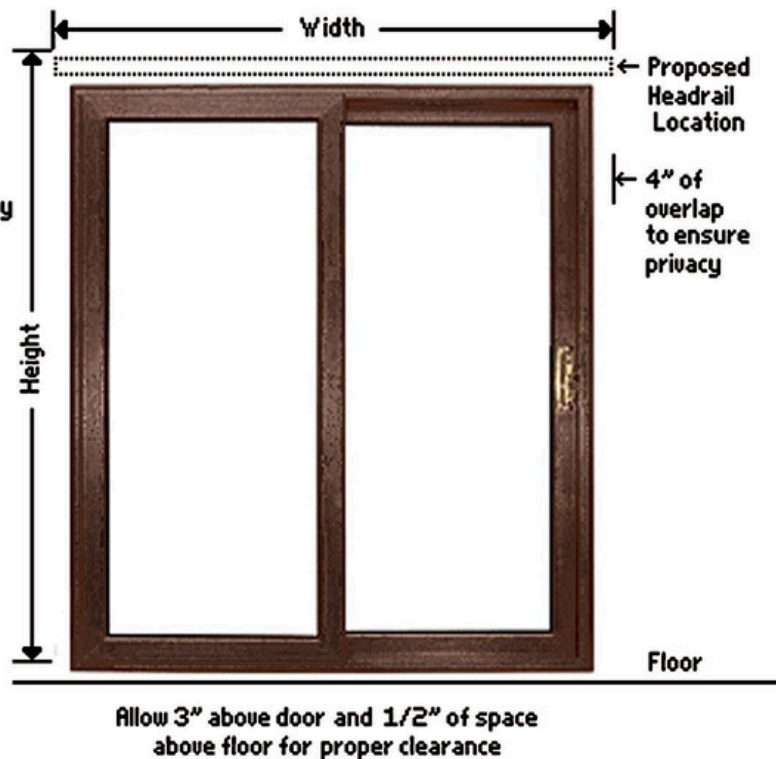

WOODEN BLINDS

(2" INCH)

MOTORIZED SYSTEM
ALSO AVAILABLE

PRINTED ROLLER
SHANGRILLA BLINDS

ROLLER BLINDS
WOODEN BLINDS

ZEBRA BLINDS
VERMAN BLINDS

HOW TO MEASURE FOR WINDOW BLINDS

OUTSIDE MOUNT WINDOW

PATIO DOOR

When measuring your home for custom window blinds, there are a few tips to keep in mind to ensure that you receive the window blind made to your specifications. These steps will help you measure all types of window blinds precisely.

MEASURING FOR WINDOW BLINDS:

- 1: Measure the width of the window opening (including trim black). If there is a room, add at least 4 inches to each side for overlap to ensure you don't have gaps in your installed custom window Blinds that can let in light.
- 2: Measure the height of the window opening. Add at least three inches in height to allow for mounting brackets above the door frame or window frame and add your desired overlap at the bottom. If your window blinds will hang down to the floor or to the windows deduct at least one and a half inch for clearance.
- 3: Window blind measurements are determined by width first and then length. For example, 6 inch x 48 inch window blinds are 66 inches wide (from side to side) and 48 inches long (from top to bottom).