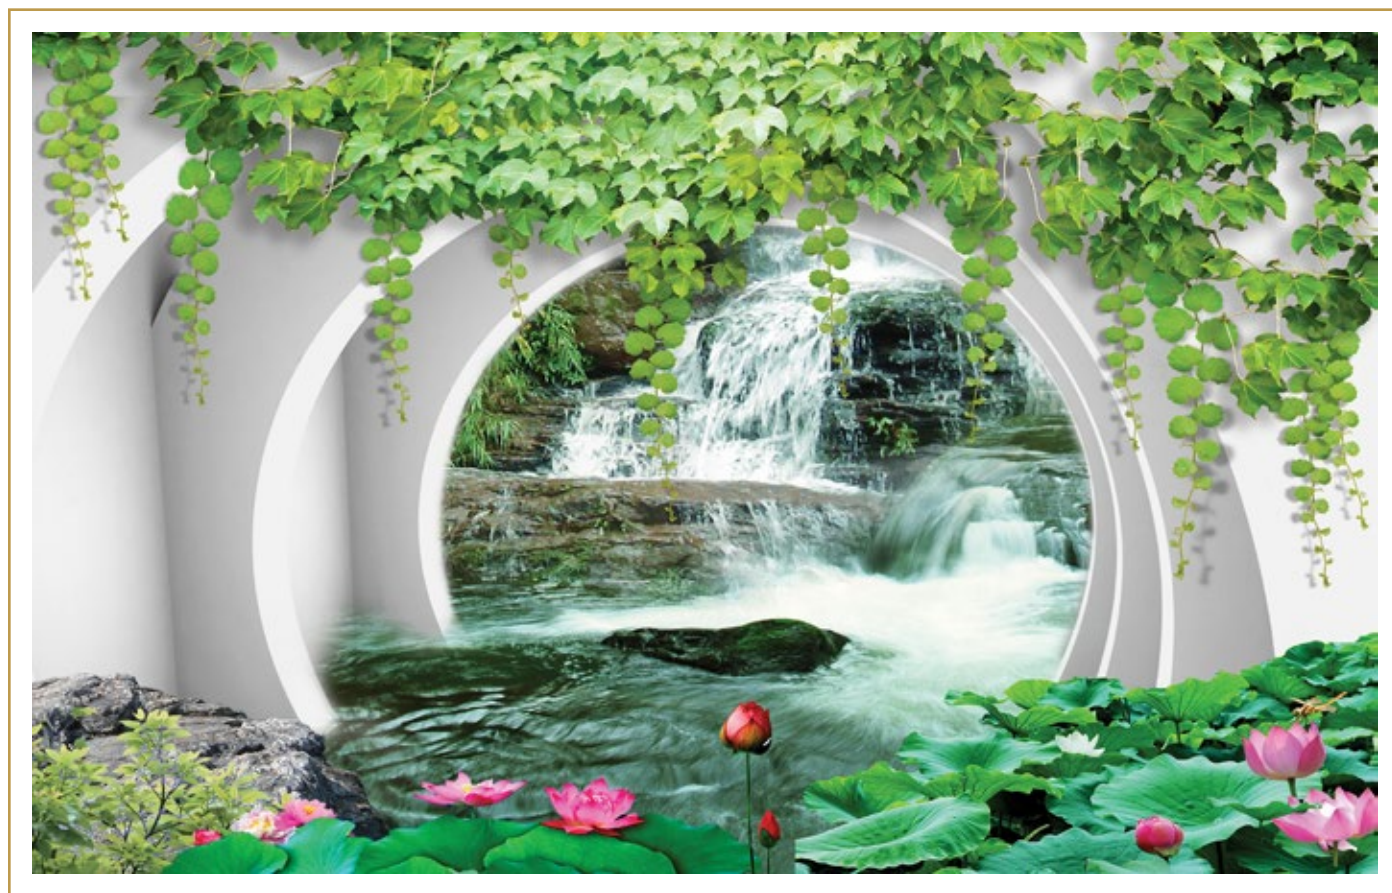

Article Name
ED-12L352

12' x 8' / 3567 x 2438 mm

Size

Joint Less / One Panel

Parts

Canvas

Material