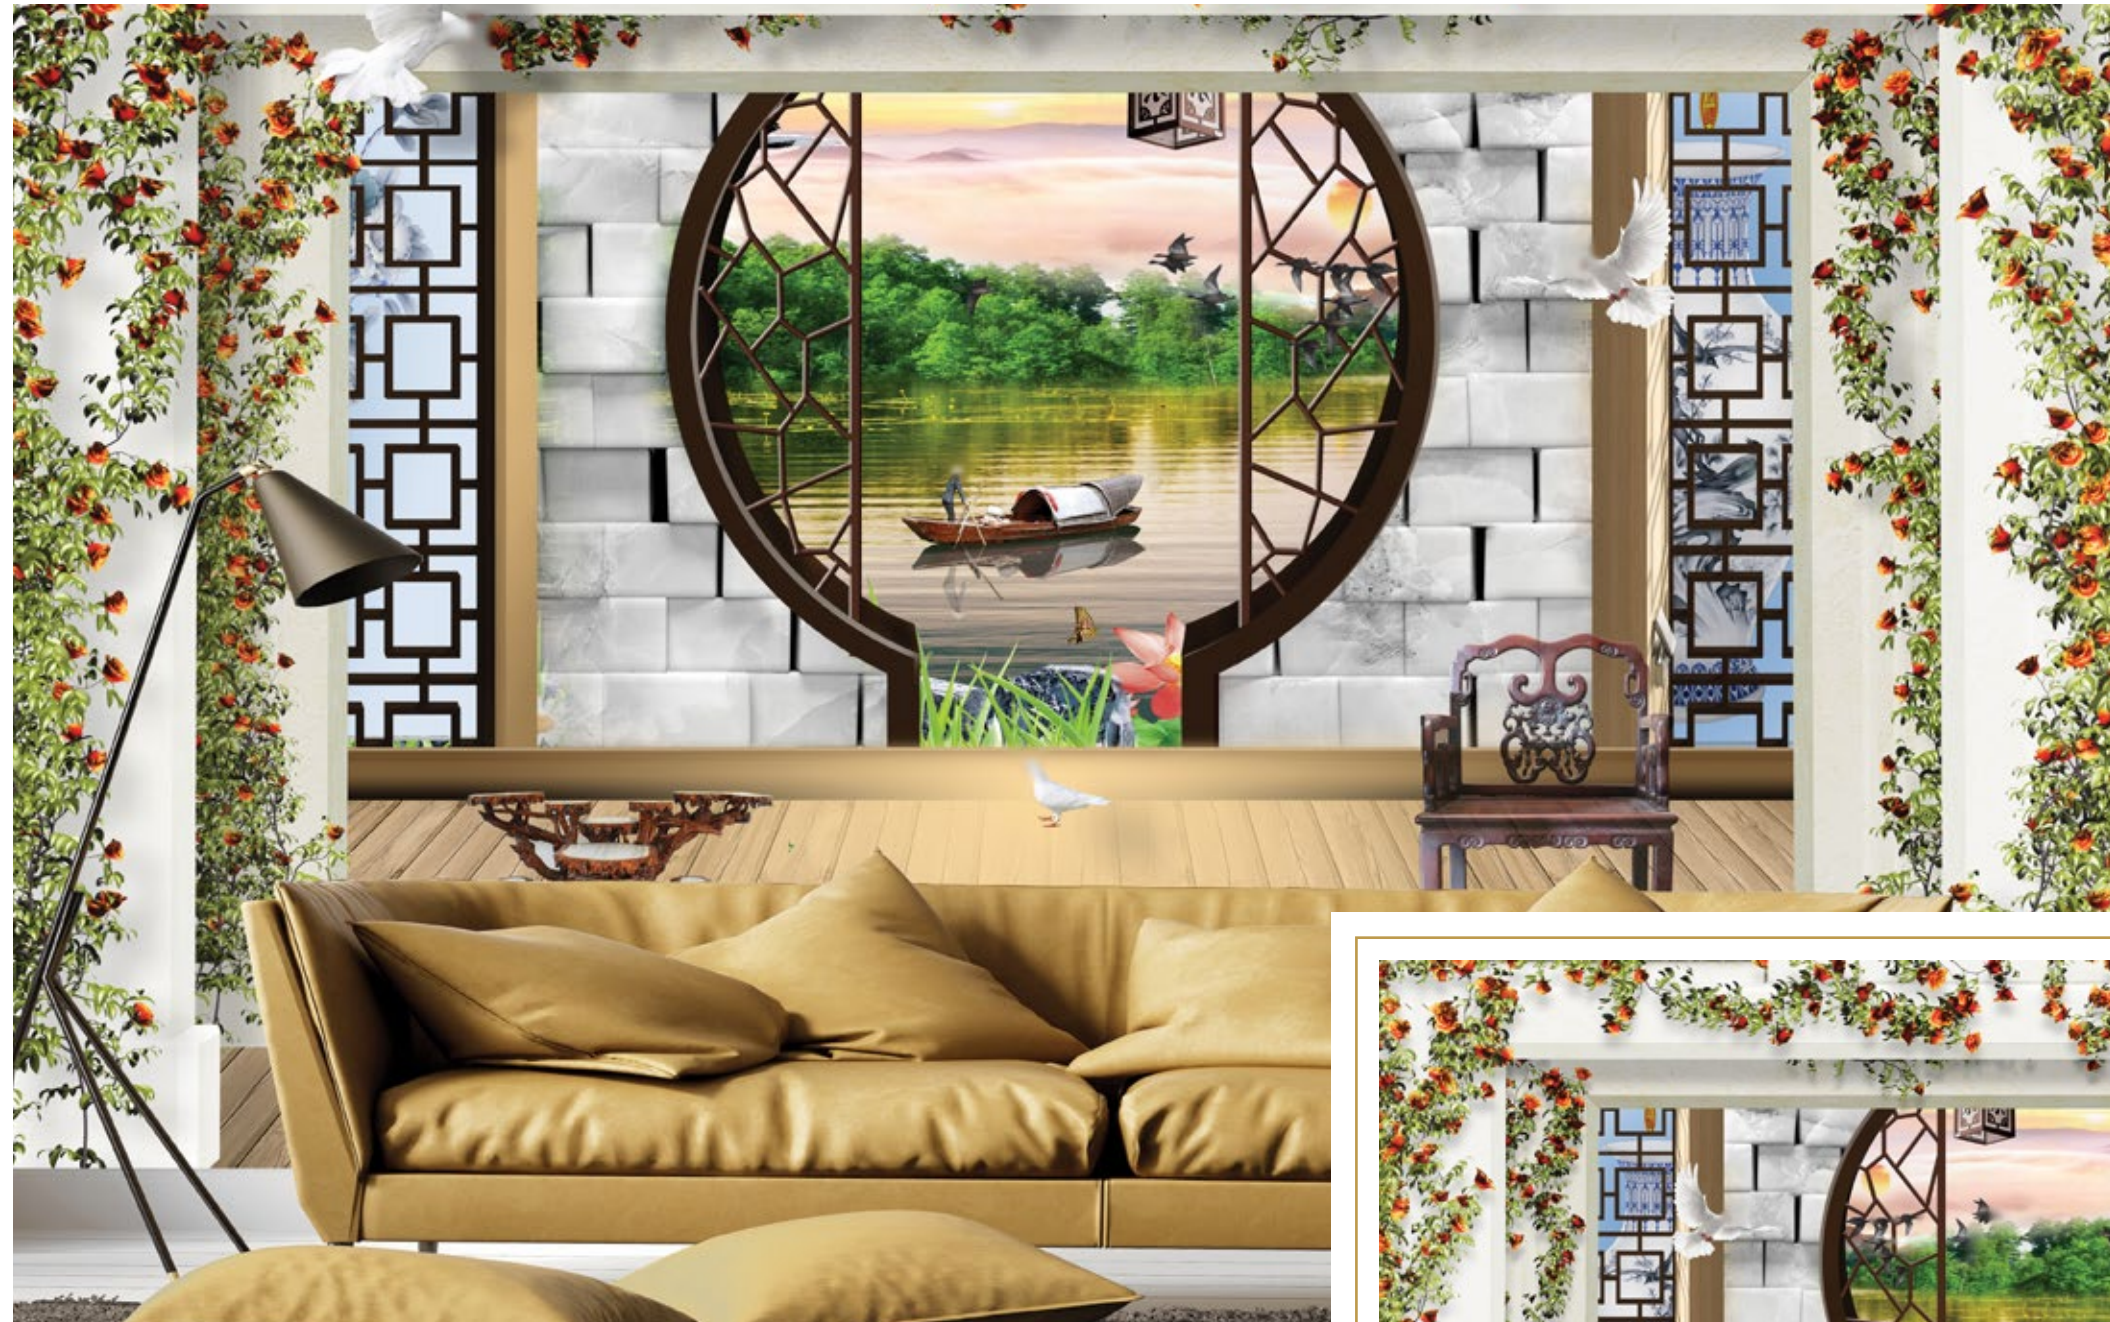

Article Name  
ED-12L323

12' x 8' / 3567 x 2438 mm

Size

Joint Less / One Panel

Parts

Canvas

Material

Article Name  
ED-12N1288

---

Size            **12' x 8' / 3567 x 2438 mm**  
Parts           **Joint Less / One Panel**  
Material       **Canvas**

---

Article Name  
ED-06N1557

Size  
1828 x 2438 mm / 6' x 8'

Parts  
Joint Less / One Panel

Material  
Canvas

---

Article Name  
ED-06N1519

Size  
1828 x 2438 mm / 6' x 8'

Parts  
Joint Less / One Panel

Material  
Canvas

Article Name  
ED-06N1575

---