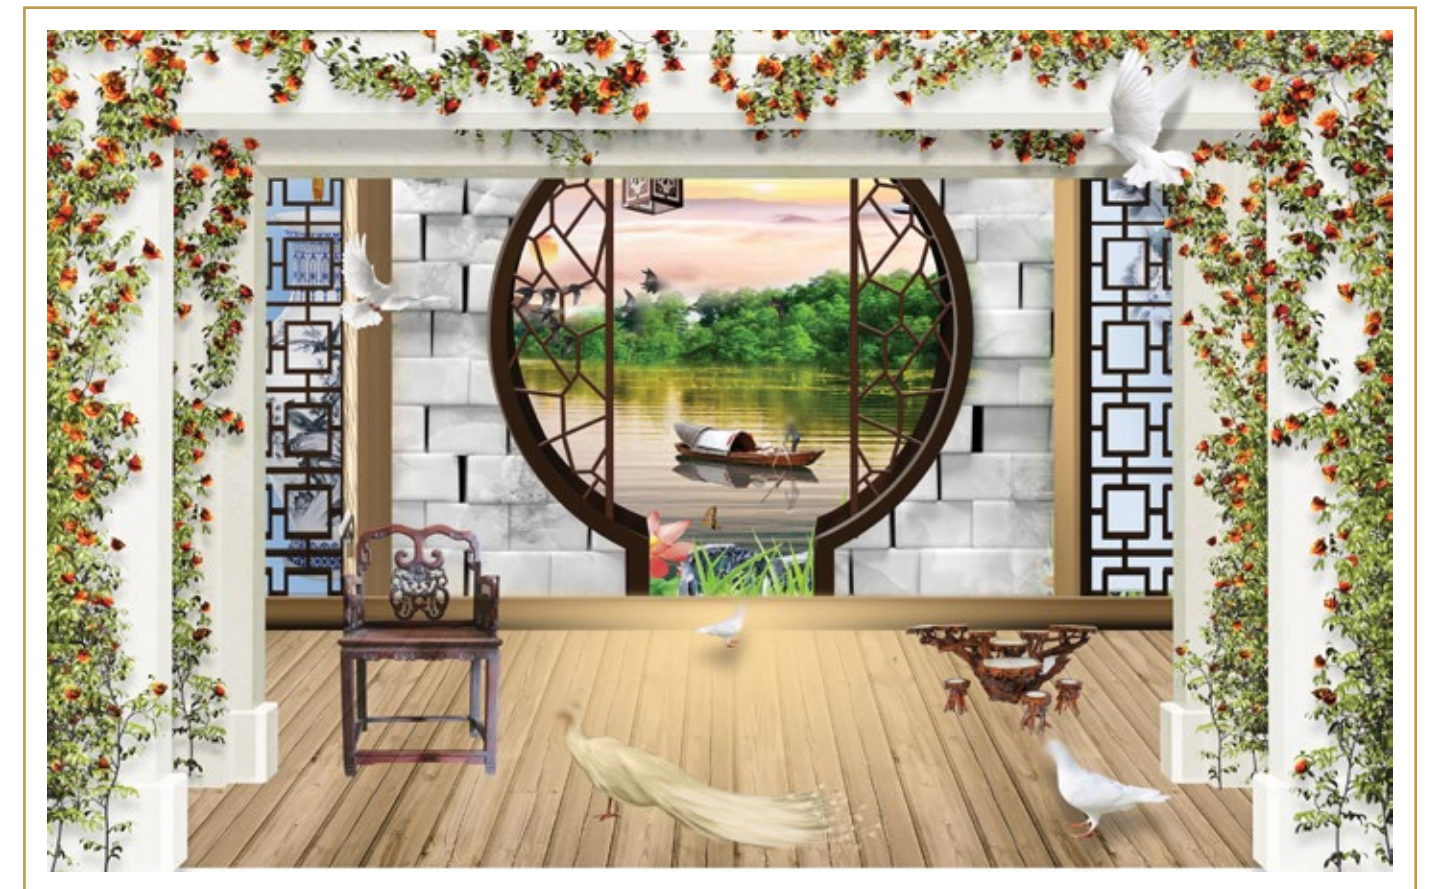

Article Name
ED-12N1288

Size   **12' x 8' / 3567 x 2438 mm**
Parts   **Joint Less / One Panel**
Material   **Canvas**